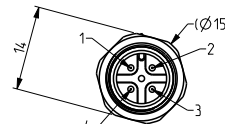

M12 180° Male

4 Pos – 0.5 mm² – PUR – Code A

0.5 mm²

150/250 VDC

4 POS-A

4 A

-40°C

+85°C

CHEMICALS

ABRASION

IP68

UV

M12 180° Male - 4 Pos 0.5 mm² - PUR - Code A

Specifications & qualifications

- ✓ IP 68 – according to IEC 60529:2003
- ✓ Abrasion – ISO 6722-1:2011, technical card KT/242
- ✓ Temperature cycling – IEC 60068-2-14:2009, Test N
- ✓ Cold T° steady state test – IEC 60068-2-1, test Ab: -40°C, 72h
- ✓ Heat T° steady state test – IEC 60068-2-2, test Bb: +85°C, 72h
- ✓ UV / Solar radiation – EN/IEC 60068-2-5:2018, test S
- ✓ Fluid contamination NPK – IEC 60068-2-74 test Xc: 70°C, 93h
- ✓ PA Material
- ✓ Nut – Stainless Steel 304
- ✓ PUR Cable 125°C
- ✓ UL94 V-0
- ✓ CE
- ✓ Reach
- ✓ RoHS

Technical data

Specific lengths or custom terminations on demand						
Part number	L	Cable	Bending radius	Cable specifications	Conductor composition	Conductor insulation
0007-0000-01000A	1000 mm	4x0.5 mm ²	4xOD	PUR HT class C Black Color Halogen Free	Strands in conductor 15–16 (Approx. value) Copper strand diameter 0.19 mm	XHFFR
0007-0000-02000A	2000 mm	4x0.5 mm ²				Nom. Wall thickness 0.4 mm
0007-0000-05000A	5000 mm	4x0.5 mm ²				Nom. Outer diameter 1.7±0.2
0007-0000-10000A	10000 mm	4x0.5 mm ²				

CONNECTOR PINOUT	
1	BROWN 0.5
2	WHITE 0.5
3	BLUE 0.5
4	BLACK 0.5

The information herein is provided "as is". Please be aware that the device may be damaged, and functionality cannot be assumed, if the limits or the parameters in this datasheet is exceeded. For avoidance, of doubt, Rimaster takes no responsibility in such cases. To the maximum extent permitted by law, Rimaster makes no warranty of suitability, merchantability, fitness for a particular purpose or non-infringement of third party's intellectual property rights. Moreover, Rimaster takes no responsibility for any indirect, consequential or special damages.