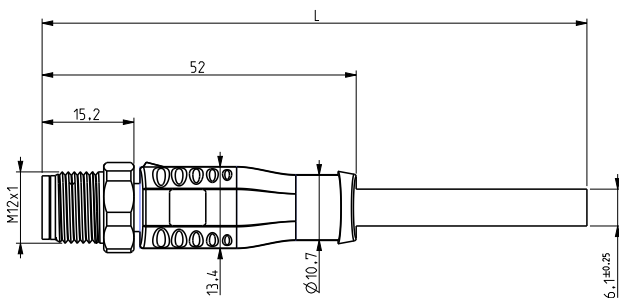

M12 180° Male

4 Pos – 0.5 mm² – PUR – Code A

0.5 mm²

150/250 VDC

4 POS-A

4 A

-40°C

+85°C

CHEMICALS

ABRASION

IP68

UV

M12 180° Male - 4 Pos 0.5 mm² - PUR - Code A

Specifications & qualifications

- ✓ IP 68 – according to IEC 60529:2003
- ✓ Abrasion – ISO 6722-1:2011, technical card KT/242
- ✓ Temperature cycling – IEC 60068-2-14:2009, Test N
- ✓ Cold T° steady state test – IEC 60068-2-1, test Ab: -40°C, 72h
- ✓ Heat T° steady state test – IEC 60068-2-2, test Bb: +85°C, 72h
- ✓ UV / Solar radiation – EN/IEC 60068-2-5:2018, test S
- ✓ Fluid contamination NPK – IEC 60068-2-74 test Xc: 70°C, 93h
- ✓ PA Material
- ✓ Nut – Stainless Steel 304
- ✓ PUR Cable 125°C
- ✓ UL94 V-0
- ✓ CE
- ✓ Reach
- ✓ RoHS

Technical data

Specific lengths or custom terminations on demand						
Part number	L	Cable	Bending radius	Cable specifications	Conductor composition	Conductor insulation
0007-0000-01000A	1000 mm	4x0.5 mm ²	4xOD	PUR HT class C Black Color Halogen Free	Strands in conductor 15–16 (Approx. value) Copper strand diameter 0.19 mm	XHFFR
0007-0000-02000A	2000 mm	4x0.5 mm ²				Nom. Wall thickness 0.4 mm
0007-0000-05000A	5000 mm	4x0.5 mm ²				Nom. Outer diameter 1.7±0.2
0007-0000-10000A	10000 mm	4x0.5 mm ²				

CONNECTOR PINOUT	
1	BROWN 0.5
2	WHITE 0.5
3	BLUE 0.5
4	BLACK 0.5

The information herein is provided "as is". Please be aware that the device may be damaged, and functionality cannot be assumed, if the limits or the parameters in this datasheet is exceeded. For avoidance, of doubt, Rimaster takes no responsibility in such cases. To the maximum extent permitted by law, Rimaster makes no warranty of suitability, merchantability, fitness for a particular purpose or non-infringement of third party's intellectual property rights. Moreover, Rimaster takes no responsibility for any indirect, consequential or special damages.