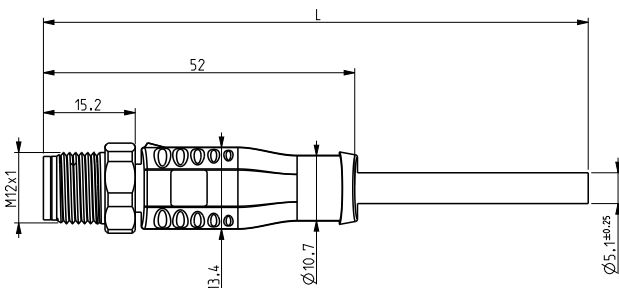

M12 180° Male

5 Pos – 0.34 mm² – PUR – Code A

0.34 mm²

60 VDC

5 POS-A

4 A

-40°C

+85°C

CHEMICALS

ABRASION

IP68

UV

M12 180° Male - 5 Pos 0.34 mm² - PUR - Code A

Specifications & qualifications

- ✓ IP 68 – according to IEC 60529:2003
- ✓ Abrasion – ISO 6722-1:2011, technical card KT/242
- ✓ Temperature cycling – IEC 60068-2-14:2009, Test N
- ✓ Cold T° steady state test – IEC 60068-2-1, test Ab: -40°C, 72h
- ✓ Heat T° steady state test – IEC 60068-2-2, test Bb: +85°C, 72h
- ✓ UV / Solar radiation – EN/IEC 60068-2-5:2018, test S
- ✓ Fluid contamination NPK – IEC 60068-2-74 test Xc: 70°C, 93h
- ✓ PA Material
- ✓ Nut – Stainless Steel 304
- ✓ PUR Cable 125°C
- ✓ UL94 V-0
- ✓ CE
- ✓ Reach
- ✓ RoHS

Technical data

Specific lengths or custom terminations on demand						
Part number	L	Cable	Bending radius	Cable specifications	Conductor composition	Conductor insulation
0011-0000-01000A	1000 mm	5x0.34 mm ²	4xOD	PUR HT class C Black Color Halogen Free	Strands in conductor 11–12 (Approx. value) Wire diameter 0.19 mm	XHFFR Nom. Wall thickness 0.35 mm
0011-0000-02000A	2000 mm	5x0.34 mm ²				Nom. Outer diameter 1.45±0.2
0011-0000-05000A	5000 mm	5x0.34 mm ²				
0011-0000-10000A	10000 mm	5x0.34 mm ²				

CONNECTOR PINOUT	
1	BROWN 0.34
2	WHITE 0.34
3	BLUE 0.34
4	BLACK 0.34
5	GRAY 0.34

The information herein is provided "as is". Please be aware that the device may be damaged, and functionality cannot be assumed, if the limits or the parameters in this datasheet is exceeded. For avoidance, of doubt, Rimaster takes no responsibility in such cases. To the maximum extent permitted by law, Rimaster makes no warranty of suitability, merchantability, fitness for a particular purpose or non-infringement of third party's intellectual property rights. Moreover, Rimaster takes no responsibility for any indirect, consequential or special damages.