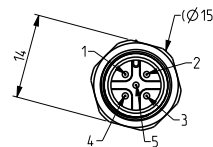

M12 180° Male

5 Pos – 0.34 mm² – PUR – Code A

0.34 mm²

60 VDC

5 POS-A

4 A

-40°C

+85°C

CHEMICALS

ABRASION

IP68

UV

M12 180° Male - 5 Pos 0.34 mm² - PUR - Code A

Specifications & qualifications

- ✓ IP 68 – according to IEC 60529:2003
- ✓ Abrasion – ISO 6722-1:2011, technical card KT/242
- ✓ Temperature cycling – IEC 60068-2-14:2009, Test N
- ✓ Cold T° steady state test – IEC 60068-2-1, test Ab: -40°C, 72h
- ✓ Heat T° steady state test – IEC 60068-2-2, test Bb: +85°C, 72h
- ✓ UV / Solar radiation – EN/IEC 60068-2-5:2018, test S
- ✓ Fluid contamination NPK – IEC 60068-2-74 test Xc: 70°C, 93h
- ✓ PA Material
- ✓ Nut – Stainless Steel 304
- ✓ PUR Cable 125°C
- ✓ UL94 V-0
- ✓ CE
- ✓ Reach
- ✓ RoHS

Technical data

Specific lengths or custom terminations on demand						
Part number	L	Cable	Bending radius	Cable specifications	Conductor composition	Conductor insulation
0011-0000-01000A	1000 mm	5x0.34 mm ²	4xOD	PUR HT class C Black Color Halogen Free	Strands in conductor 11–12 (Approx. value) Wire diameter 0.19 mm	XHFFR Nom. Wall thickness 0.35 mm
0011-0000-02000A	2000 mm	5x0.34 mm ²				Nom. Outer diameter 1.45±0.2
0011-0000-05000A	5000 mm	5x0.34 mm ²				
0011-0000-10000A	10000 mm	5x0.34 mm ²				

CONNECTOR PINOUT	
1	BROWN 0.34
2	WHITE 0.34
3	BLUE 0.34
4	BLACK 0.34
5	GRAY 0.34

The information herein is provided "as is". Please be aware that the device may be damaged, and functionality cannot be assumed, if the limits or the parameters in this datasheet is exceeded. For avoidance, of doubt, Rimaster takes no responsibility in such cases. To the maximum extent permitted by law, Rimaster makes no warranty of suitability, merchantability, fitness for a particular purpose or non-infringement of third party's intellectual property rights. Moreover, Rimaster takes no responsibility for any indirect, consequential or special damages.