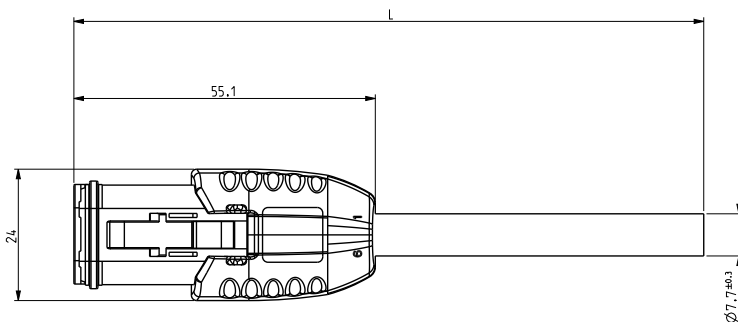

CHEMICALS

ABRASION

IP68

UV

DT06 - 6 Pos (S) - 0.75 mm² - PUR

Specifications & qualifications

- ✓ IP 68 – according to IEC 60529:2003
- ✓ Abrasion – ISO 6722-1:2011, technical card KT/242
- ✓ Temperature cycling – IEC 60068-2-14:2009, Test N
- ✓ Cold T° steady state test – IEC 60068-2-1, test Ab: -40°C, 72h
- ✓ Heat T° steady state test – IEC 60068-2-2, test Bb: +105°C, 72h
- ✓ UV / Solar radiation – EN/IEC 60068-2-5:2018, test S
- ✓ Fluid contamination NPK – IEC 60068-2-74 test Xc: 70°C, 93h
- ✓ PA Material
- ✓ PUR Cable 125°C
- ✓ UL94 V-0
- ✓ CE
- ✓ Reach
- ✓ RoHS

Technical data

Specific lengths or custom terminations on demand						
Part number	L	Cable	Bending radius	Cable specifications	Conductor composition	Conductor insulation
0023-0000-01000A	1000 mm	6x0.75 mm ²	4xOD	PUR HT class C Black Color Halogen Free	Strands in conductor 23-24 (Approx. value) Copper strand diameter 0.19 mm	XHFFR
0023-0000-02000A	2000 mm	6x0.75 mm ²				Nom. Wall thickness 0.4 mm
0023-0000-05000A	5000 mm	6x0.75 mm ²				Nom. Outer diameter 1.9±0.2
0023-0000-10000A	10000 mm	6x0.75 mm ²				

CONNECTOR PINOUT	
1	WHITE 0.75
2	BROWN 0.75
3	GREEN 0.75
4	YELLOW 0.75
5	GREY 0.75
6	PINK 0.75

The information herein is provided "as is". Please be aware that the device may be damaged, and functionality cannot be assumed, if the limits or the parameters in this datasheet is exceeded. For avoidance, of doubt, Rimaster takes no responsibility in such cases. To the maximum extent permitted by law, Rimaster makes no warranty of suitability, merchantability, fitness for a particular purpose or non-infringement of third party's intellectual property rights. Moreover, Rimaster takes no responsibility for any indirect, consequential or special damages.