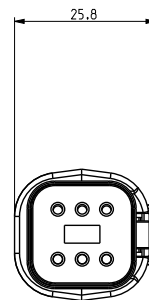

DT06 – 6 Pos (S)

0.75 mm² – PUR

0.75 mm²

48VDC

6 POS

13 A

-40°C

+105°C

CHEMICALS

ABRASION

IP68

UV

DT06 - 6 Pos (S) - 0.75 mm² - PUR

Specifications & qualifications

- ✓ IP 68 – according to IEC 60529:2003
- ✓ Abrasion – ISO 6722-1:2011, technical card KT/242
- ✓ Temperature cycling – IEC 60068-2-14:2009, Test N
- ✓ Cold T° steady state test – IEC 60068-2-1, test Ab: -40°C, 72h
- ✓ Heat T° steady state test – IEC 60068-2-2, test Bb: +105°C, 72h
- ✓ UV / Solar radiation – EN/IEC 60068-2-5:2018, test S
- ✓ Fluid contamination NPK – IEC 60068-2-74 test Xc: 70°C, 93h
- ✓ PA Material
- ✓ PUR Cable 125°C
- ✓ UL94 V-0
- ✓ CE
- ✓ Reach
- ✓ RoHS

Technical data

Specific lengths or custom terminations on demand						
Part number	L	Cable	Bending radius	Cable specifications	Conductor composition	Conductor insulation
0023-0000-01000A	1000 mm	6x0.75 mm ²	4xOD	PUR HT class C Black Color Halogen Free	Strands in conductor 23-24 (Approx. value) Copper strand diameter 0.19 mm	XHFFR
0023-0000-02000A	2000 mm	6x0.75 mm ²				Nom. Wall thickness 0.4 mm
0023-0000-05000A	5000 mm	6x0.75 mm ²				Nom. Outer diameter 1.9±0.2
0023-0000-10000A	10000 mm	6x0.75 mm ²				

CONNECTOR PINOUT	
1	WHITE 0.75
2	BROWN 0.75
3	GREEN 0.75
4	YELLOW 0.75
5	GREY 0.75
6	PINK 0.75

The information herein is provided "as is". Please be aware that the device may be damaged, and functionality cannot be assumed, if the limits or the parameters in this datasheet is exceeded. For avoidance, of doubt, Rimaster takes no responsibility in such cases. To the maximum extent permitted by law, Rimaster makes no warranty of suitability, merchantability, fitness for a particular purpose or non-infringement of third party's intellectual property rights. Moreover, Rimaster takes no responsibility for any indirect, consequential or special damages.